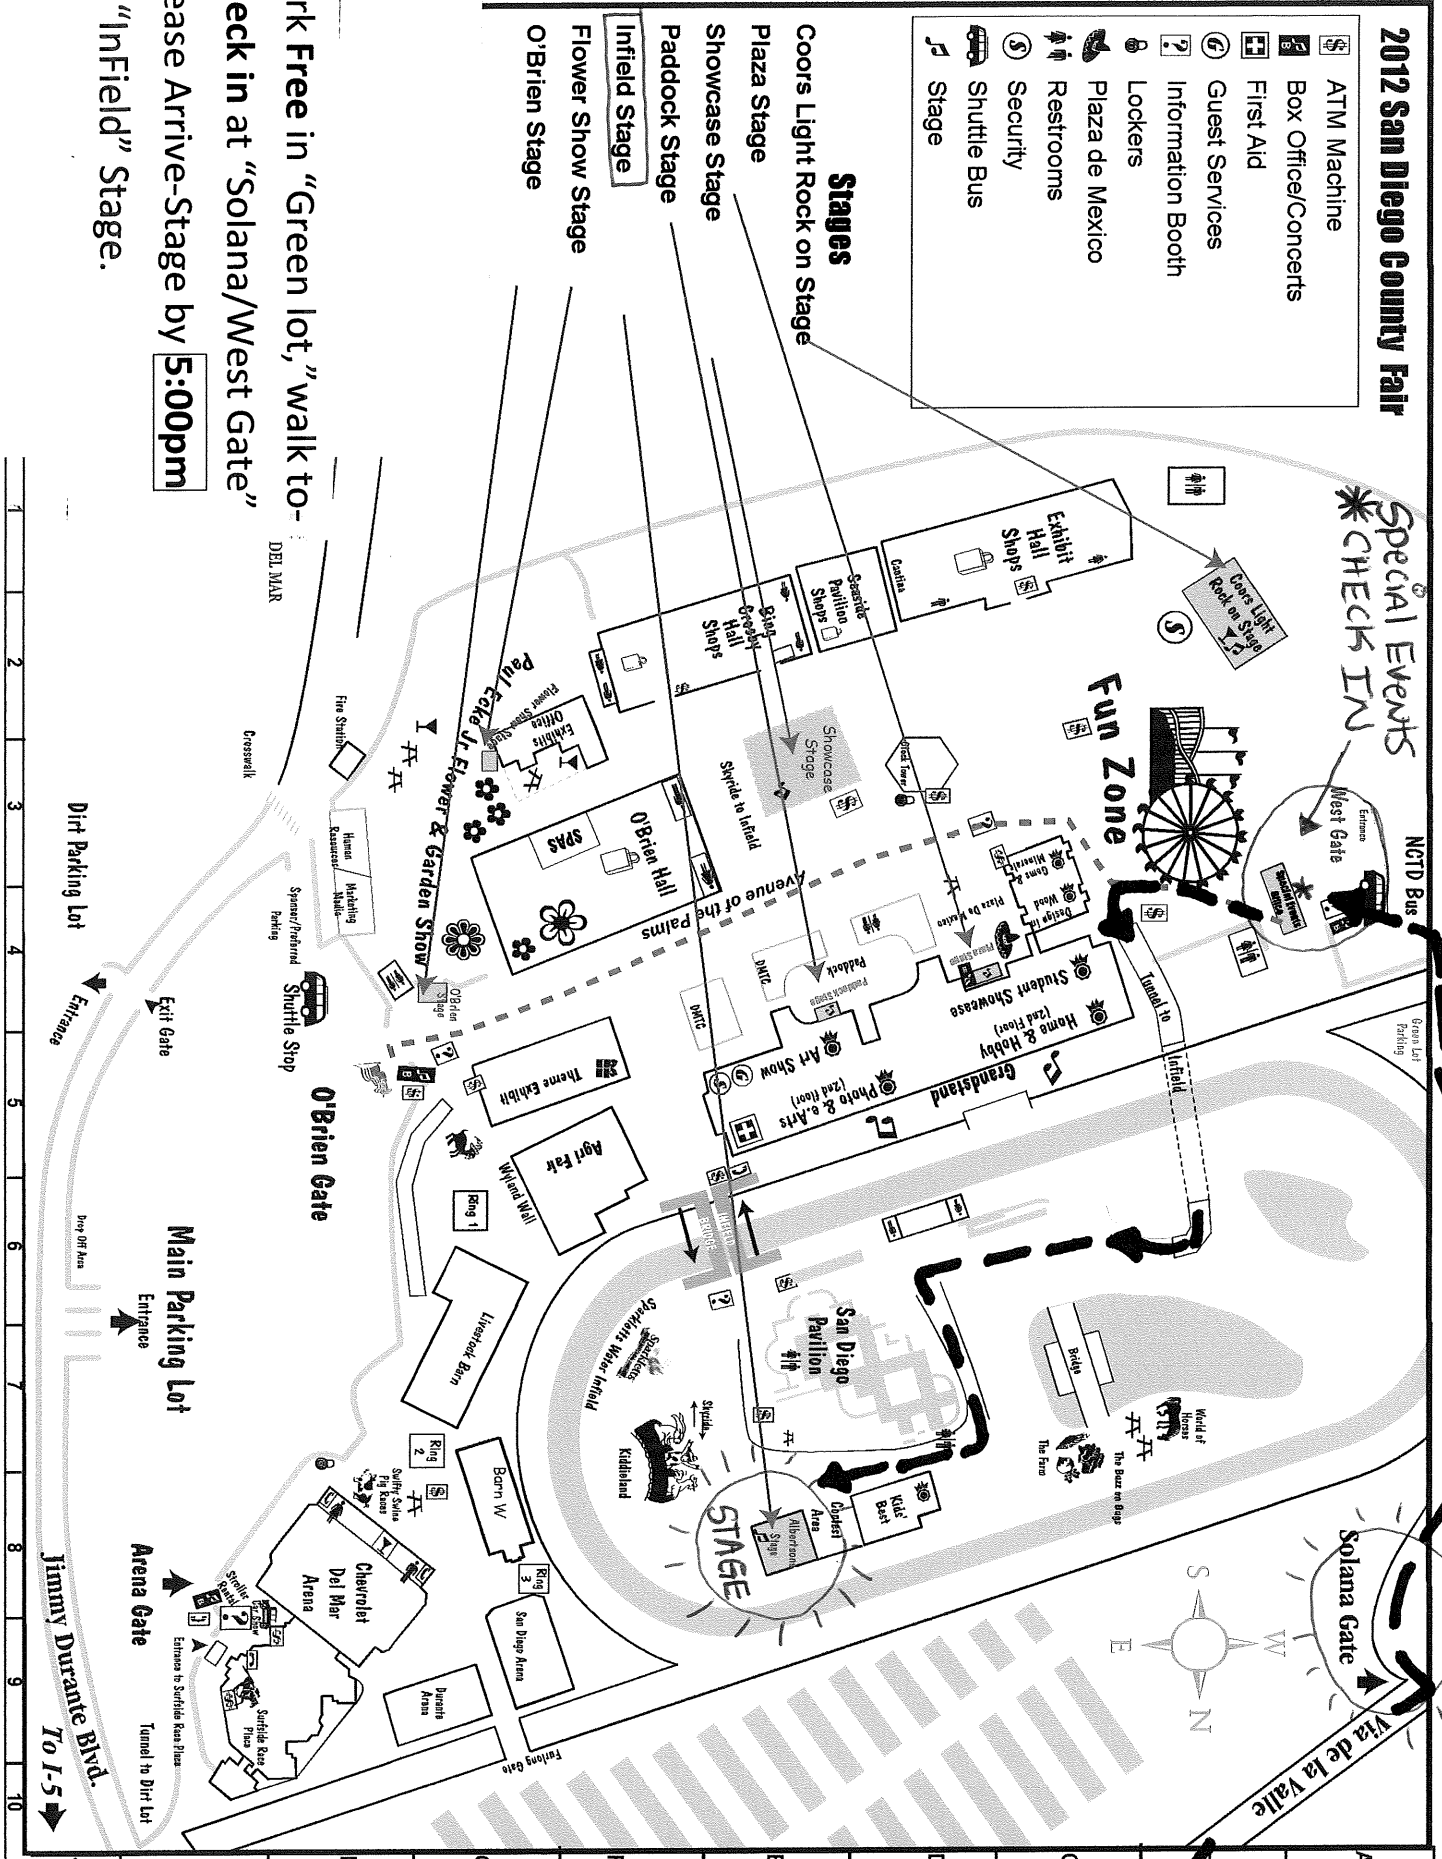

2012 San Diego County Fair

- ATM Machine
- Box Office/Concerts
- First Aid
- Guest Services
- Information Booth
- Lockers
- Plaza de Mexico
- Restrooms
- Security
- Shuttle Bus
- Stage

Stages

- Coors Light Rock on Stage
- Plaza Stage
- Showcase Stage
- Paddock Stage
- Infield Stage
- Flower Show Stage
- O'Brien Stage

Park Free in "Green lot," walk to-
Check in at "Solana/West Gate"
 Please Arrive-Stage by **5:00pm**
 at "Infield" Stage.

SOUTH

I-5

NORTH

WEST AT VIA DE LA VALLE

ENTER

SPECIAL EVENTS
 CHECK IN

Fun Zone

STAGE

Solana Gate

Main Parking Lot

O'Brien Gate

Dir Parking Lot

Arena Gate

VIA DE LA VALLE

Jimmy Durante Blvd. To I-5