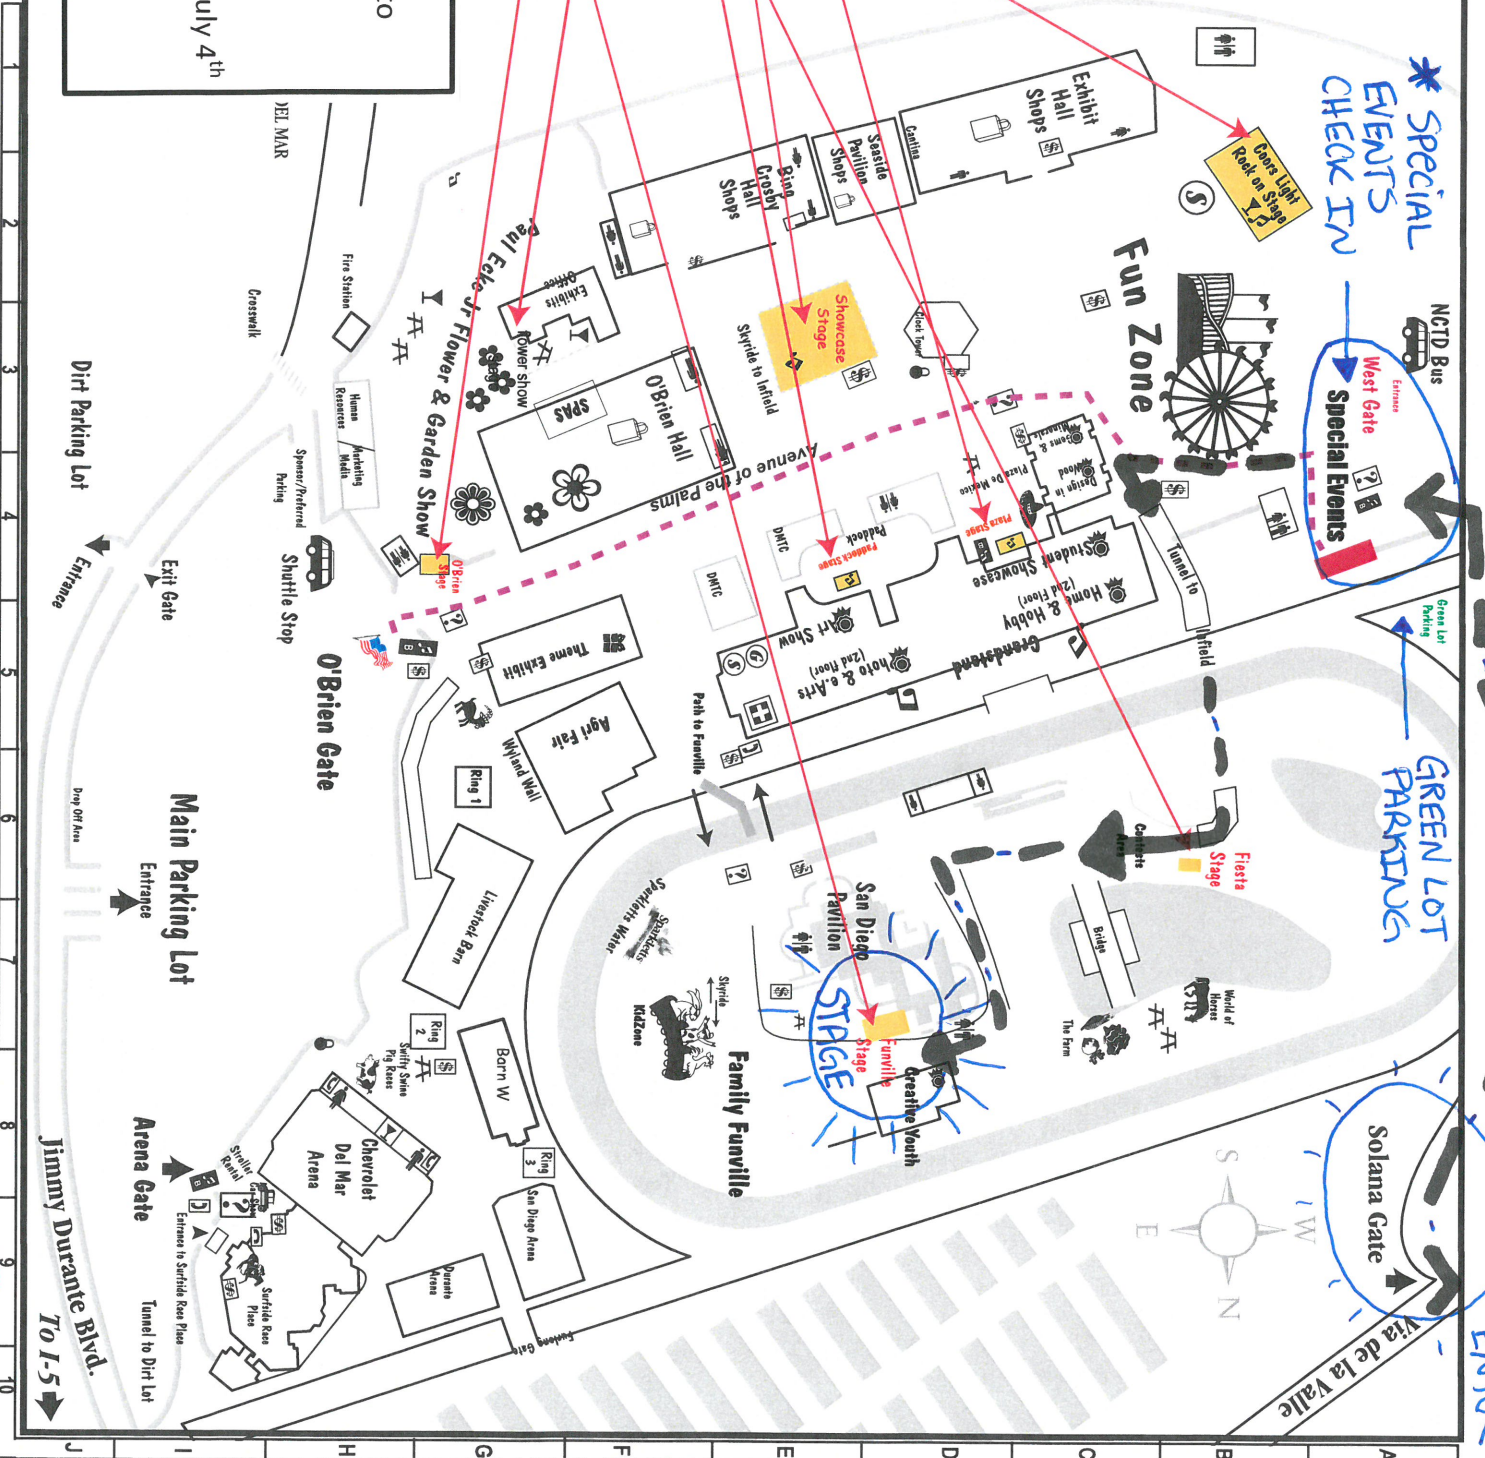

2015 San Diego County Fair

- ATM Machine
- Box Office/Concerts
- First Aid
- Guest Services
- Information Booth
- Lockers
- Plaza de Mexico
- Restrooms
- Security
- Shuttle Bus
- Stage

Stages

- Coors Light Rock on Stage
- Plaza Stage
- Showcase Stage
- Paddock Stage
- Fiesta Stage
- Flower Show Stage
- O'Brien Stage
- Funville Stage

Park **FREE** in "Green Lot", Walk to
 Check In at "Solana/West Gate"
 Please arrive to Stage :
 1:30pm- June 20th & 12:00pm- July 4th
 At "Funville" Stage

SPECIAL EVENTS CHECK IN

GREEN LOT PARKING

SOUTH

T-5

NORTH

WEST AT VIA DE LA VALLE

ENTER